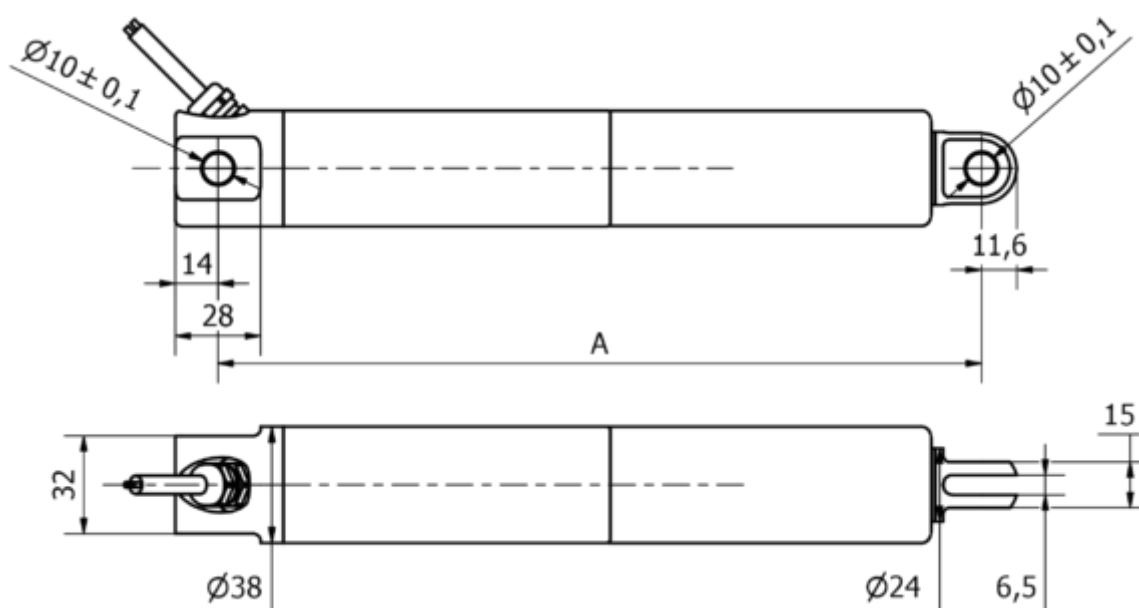

Data Sheet

Article number: 8S38225004003KCNLSK0

Description: KLEEl ine38, 250mm, 400N, 14 mm/s, Stainless steel, IP69K
24 VDC, 3 m. Cable, Limit Switch Hall, Clevis

Measures

A	= 220 + slaglængde/stroke
Cable length	= 3 m
Load speed mm/s	= 14 mm/s
Option	= Hall sensor
Stroke (mm)	= 250
Voltage	= 24 V